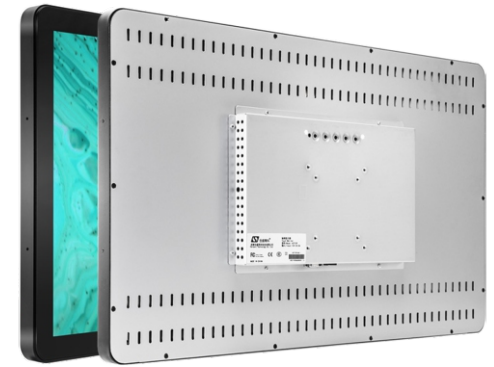

1920x1080@60Hz

LCD:250cd/m²

1000:1
(standard Values)

3mm

Capacitive
Touch Screen

Horizontal:178°(89°/89°)
Vertical:178°(89°/89°)

27" Openframe Touchscreen

16:9