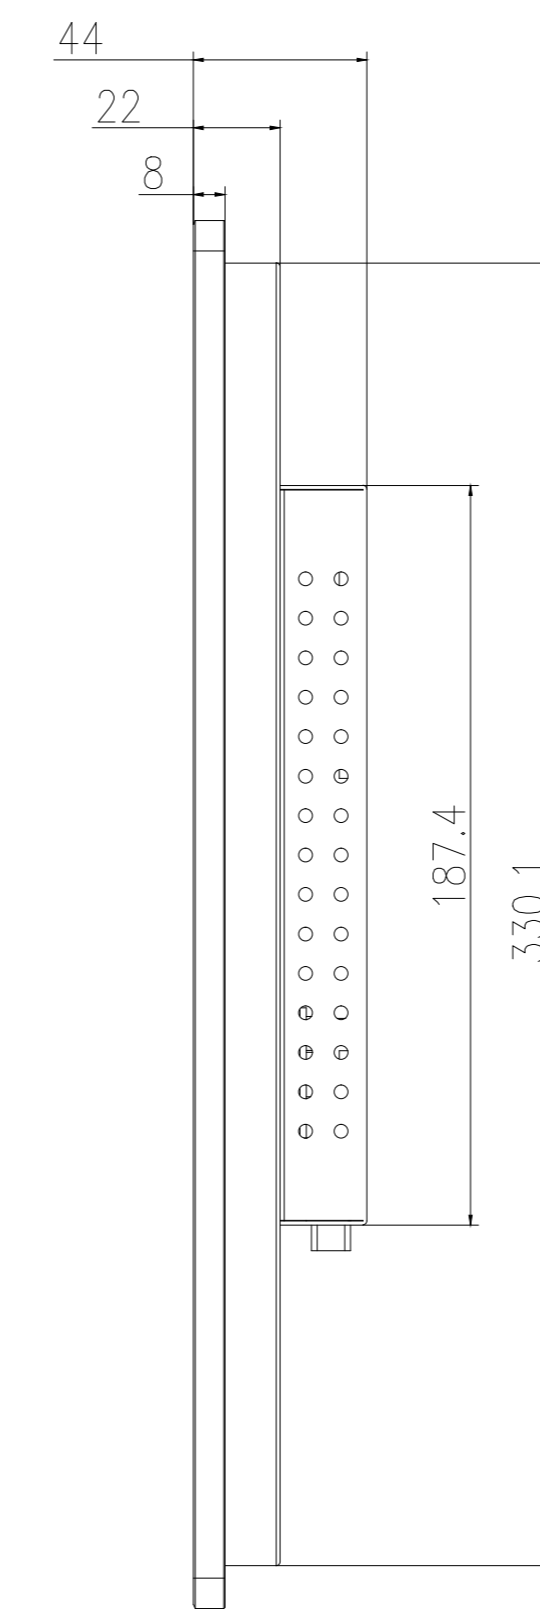

Applications

- > Interactive Ads
- > Commercial & Retail
- > Presentation
- > Self-service

Specifications

Product Name		23.8 inch P-cap Touch Screen Monitor	
Product Model		H2416PW-UH	
LCD Panel	Size	23.8inch	
	Aspect Ratio	16:9	
	Backlight	LED	
	Pixel Pitch	0.2745mm x 0.2745mm	
	Active Area	Horizontal: 527.04mm Vertical: 296.46mm	
	Best Resolution	1920 x 1080 @ 60Hz	
	Response Time	14ms	
	Colors	16.7 million	
	Brightness	250nit	
	Contrast Ratio	1000:1 (Standard Value)	
	Viewing Angle (CR > 10)	Horizontal: 178° (89°/89°) Vertical: 178° (89°/89°)	
	Video Input Format	RGB Analog Signal/ Digital Signal	
	Video Input Interface	VGA/HDMI	
	Input Frequency	Horizontal: 30~82Hz Vertical:50~75Hz	
Power Consumption	≤20W		
Touch Screen	Touch Screen Type	Capacitive Touch Screen	
	Cover Glass	2mm	
	Transparency	87%	
	Hardness	7H	
	Interface	USB2.0	
	Touch Point	10	
	Response Time	≤15 ms	
	Touch Method	Finger / Capacitive Pen	
	Touch Lifespan	≥50,000,000 times	
	Single-point OS	Windows 7,8,10, Linux	
	Multi-point OS	Windows 10,11, Android 7 and later	
Overview	Dimension	579.8mm x 351.7mm x 44.0mm	
	OSD Panel(Optional)	Power Switch, Menu, Up, Auto, Down	
	Power Supply	Input: DC 12V ± 5%	
	Power Consumption	Max: 27W	
	Installation	Wall Mount VESA 75mmx100mm	
	Accessory	Power Line	1.5m, CCC / EU / US / UK standard, Black(Optional)
		Signal Line	VGA, HDMI, 1.5m/1.8m, male to male(Optional)
		USB Wire	A male to B male, 1.8m
		External Adapter: WT1203000, 12V/3.0A, 115mm x 47mm x 31mm Length: 1.0m, ϕ 2.0 , Black	
	Temperature	Operating: 0°C-40°C; Storage: -20°C-60°C	
	Humidity	Operating: 20%-80%; Storage: 10%-90%	
	Operation Altitude	< 3000m	
	MTBF	50,000 hours demonstrated	
	Net Weight	7.3kg	
Agency Approvals	CCC, FCC, CE, RoHS		
Warranty	1 Year		

TITLE: H2416PW-UH

DIMENSIONS ARE IN MILLIMETERS

Tolerance: $\pm 1.0\text{mm}$

DATE: 2022.08.03

SHEET 1 OF 1

REV:V1.0