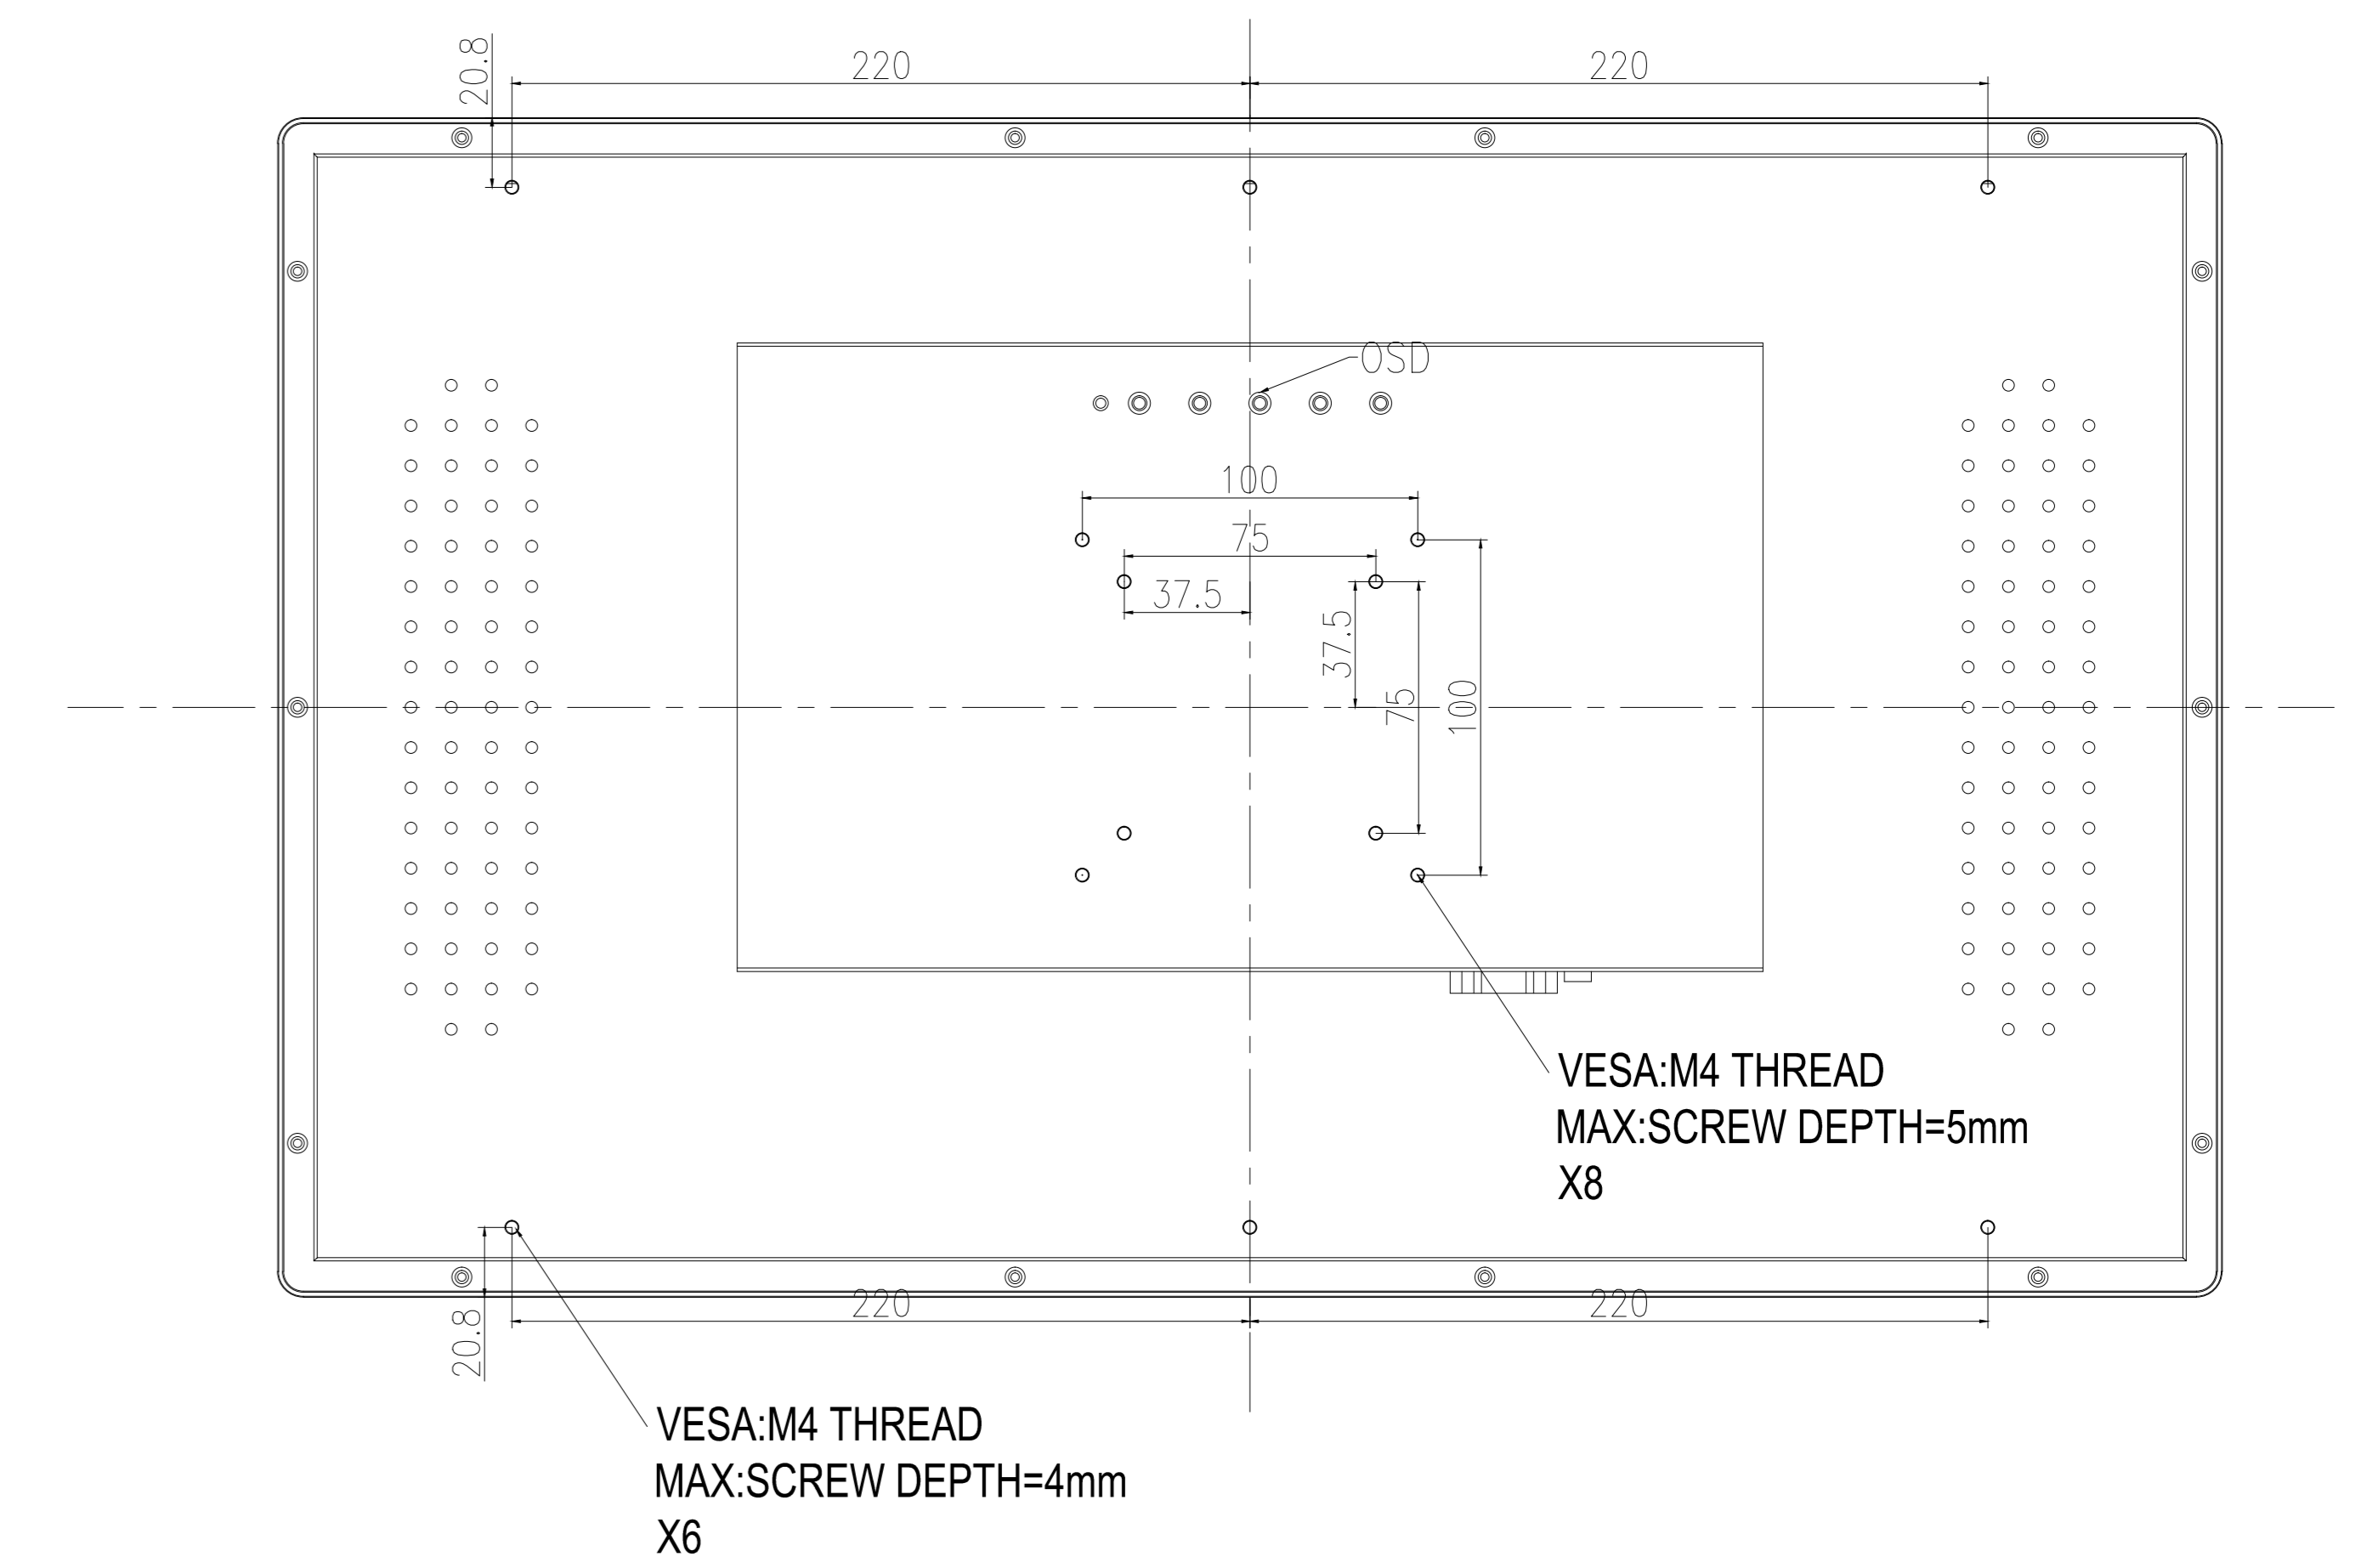

Applications

- > Interactive Ads
- > Commercial & Retail
- > Presentation
- > Self-service

Specifications

Product Name		23.8 inch P-cap Touch Screen Monitor	
Product Model		H2416PW-UH	
LCD Panel	Size	23.8inch	
	Aspect Ratio	16:9	
	Backlight	LED	
	Pixel Pitch	0.2745mm x 0.2745mm	
	Active Area	Horizontal: 527.04mm Vertical: 296.46mm	
	Best Resolution	1920 x 1080 @ 60Hz	
	Response Time	14ms	
	Colors	16.7 million	
	Brightness	250nit	
	Contrast Ratio	1000:1 (Standard Value)	
	Viewing Angle (CR > 10)	Horizontal: 178° (89°/89°) Vertical: 178° (89°/89°)	
	Video Input Format	RGB Analog Signal/ Digital Signal	
	Video Input Interface	VGA/HDMI	
	Input Frequency	Horizontal: 30~82Hz Vertical:50~75Hz	
Power Consumption	≤20W		
Touch Screen	Touch Screen Type	Capacitive Touch Screen	
	Cover Glass	2mm	
	Transparency	87%	
	Hardness	7H	
	Interface	USB2.0	
	Touch Point	10	
	Response Time	≤15 ms	
	Touch Method	Finger / Capacitive Pen	
	Touch Lifespan	≥50,000,000 times	
	Single-point OS	Windows 7,8,10, Linux	
	Multi-point OS	Windows 10,11, Android 7 and later	
Overview	Dimension	579.8mm x 351.7mm x 44.0mm	
	OSD Panel(Optional)	Power Switch, Menu, Up, Auto, Down	
	Power Supply	Input: DC 12V ± 5%	
	Power Consumption	Max: 27W	
	Installation	Wall Mount VESA 75mmx100mm	
	Accessory	Power Line	1.5m, CCC / EU / US / UK standard, Black(Optional)
		Signal Line	VGA, HDMI, 1.5m/1.8m, male to male(Optional)
		USB Wire	A male to B male, 1.8m
		External Adapter: WT1203000, 12V/3.0A, 115mm x 47mm x 31mm Length: 1.0m, ϕ 2.0 , Black	
	Temperature	Operating: 0°C-40°C; Storage: -20°C-60°C	
	Humidity	Operating: 20%-80%; Storage: 10%-90%	
	Operation Altitude	< 3000m	
	MTBF	50,000 hours demonstrated	
	Net Weight	7.3kg	
Agency Approvals	CCC, FCC, CE, RoHS		
Warranty	1 Year		

TITLE: H2416PW-UH

DIMENSIONS ARE IN MILLIMETERS

Tolerance: $\pm 1.0\text{mm}$

DATE: 2022.08.03

SHEET 1 OF 1

REV:V1.0