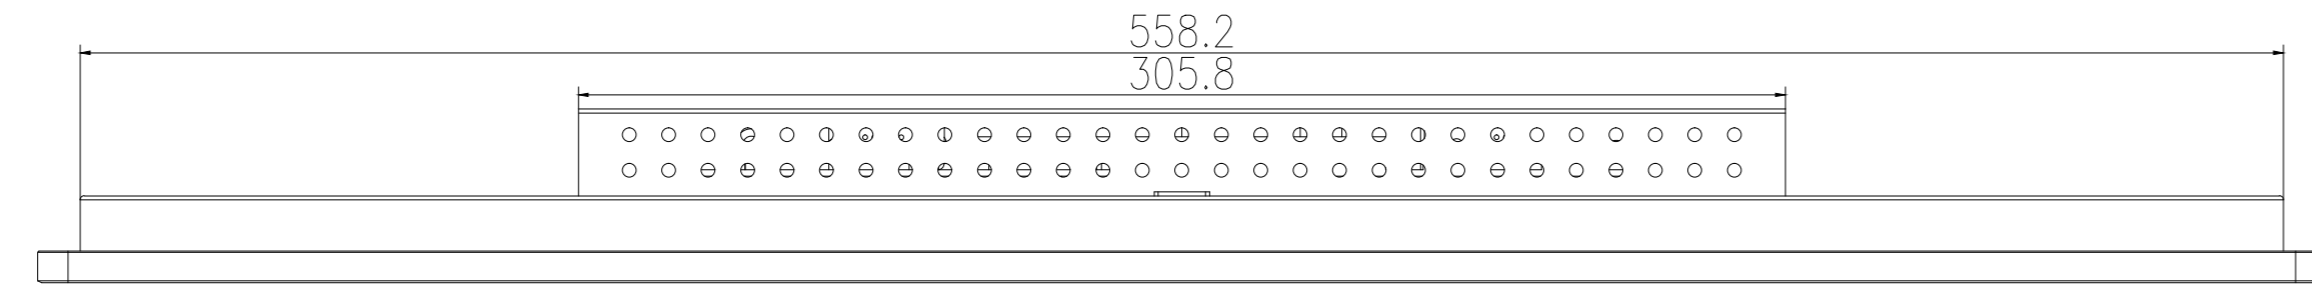

Applications

- > Interactive Ads
- > Commercial & Retail
- > Presentation
- > Self-service

Specifications

Product Name		23.8 inch P-cap Touch Screen Monitor	
Product Model		H2416PW-UH	
LCD Panel	Size	23.8inch	
	Aspect Ratio	16:9	
	Backlight	LED	
	Pixel Pitch	0.2745mm x 0.2745mm	
	Active Area	Horizontal: 527.04mm Vertical: 296.46mm	
	Best Resolution	1920 x 1080 @ 60Hz	
	Response Time	14ms	
	Colors	16.7 million	
	Brightness	250nit	
	Contrast Ratio	1000:1 (Standard Value)	
	Viewing Angle (CR > 10)	Horizontal: 178° (89°/89°) Vertical: 178° (89°/89°)	
	Video Input Format	RGB Analog Signal/ Digital Signal	
	Video Input Interface	VGA/HDMI	
	Input Frequency	Horizontal: 30~82Hz Vertical:50~75Hz	
Power Consumption	≤20W		
Touch Screen	Touch Screen Type	Capacitive Touch Screen	
	Cover Glass	2mm	
	Transparency	87%	
	Hardness	7H	
	Interface	USB2.0	
	Touch Point	10	
	Response Time	≤15 ms	
	Touch Method	Finger / Capacitive Pen	
	Touch Lifespan	≥50,000,000 times	
	Single-point OS	Windows 7,8,10, Linux	
	Multi-point OS	Windows 10,11, Android 7 and later	
Overview	Dimension	579.8mm x 351.7mm x 44.0mm	
	OSD Panel(Optional)	Power Switch, Menu, Up, Auto, Down	
	Power Supply	Input: DC 12V ± 5%	
	Power Consumption	Max: 27W	
	Installation	Wall Mount VESA 75mmx100mm	
	Accessory	Power Line	1.5m, CCC / EU / US / UK standard, Black(Optional)
		Signal Line	VGA, HDMI, 1.5m/1.8m, male to male(Optional)
		USB Wire	A male to B male, 1.8m
		External Adapter: WT1203000, 12V/3.0A, 115mm x 47mm x 31mm Length: 1.0m, ϕ 2.0 , Black	
	Temperature	Operating: 0°C-40°C; Storage: -20°C-60°C	
	Humidity	Operating: 20%-80%; Storage: 10%-90%	
	Operation Altitude	< 3000m	
	MTBF	50,000 hours demonstrated	
	Net Weight	7.3kg	
Agency Approvals	CCC, FCC, CE, RoHS		
Warranty	1 Year		

TITLE: H2416PW-UH

DIMENSIONS ARE IN MILLIMETERS

Tolerance: $\pm 1.0\text{mm}$

DATE: 2022.08.03

SHEET 1 OF 1

REV:V1.0