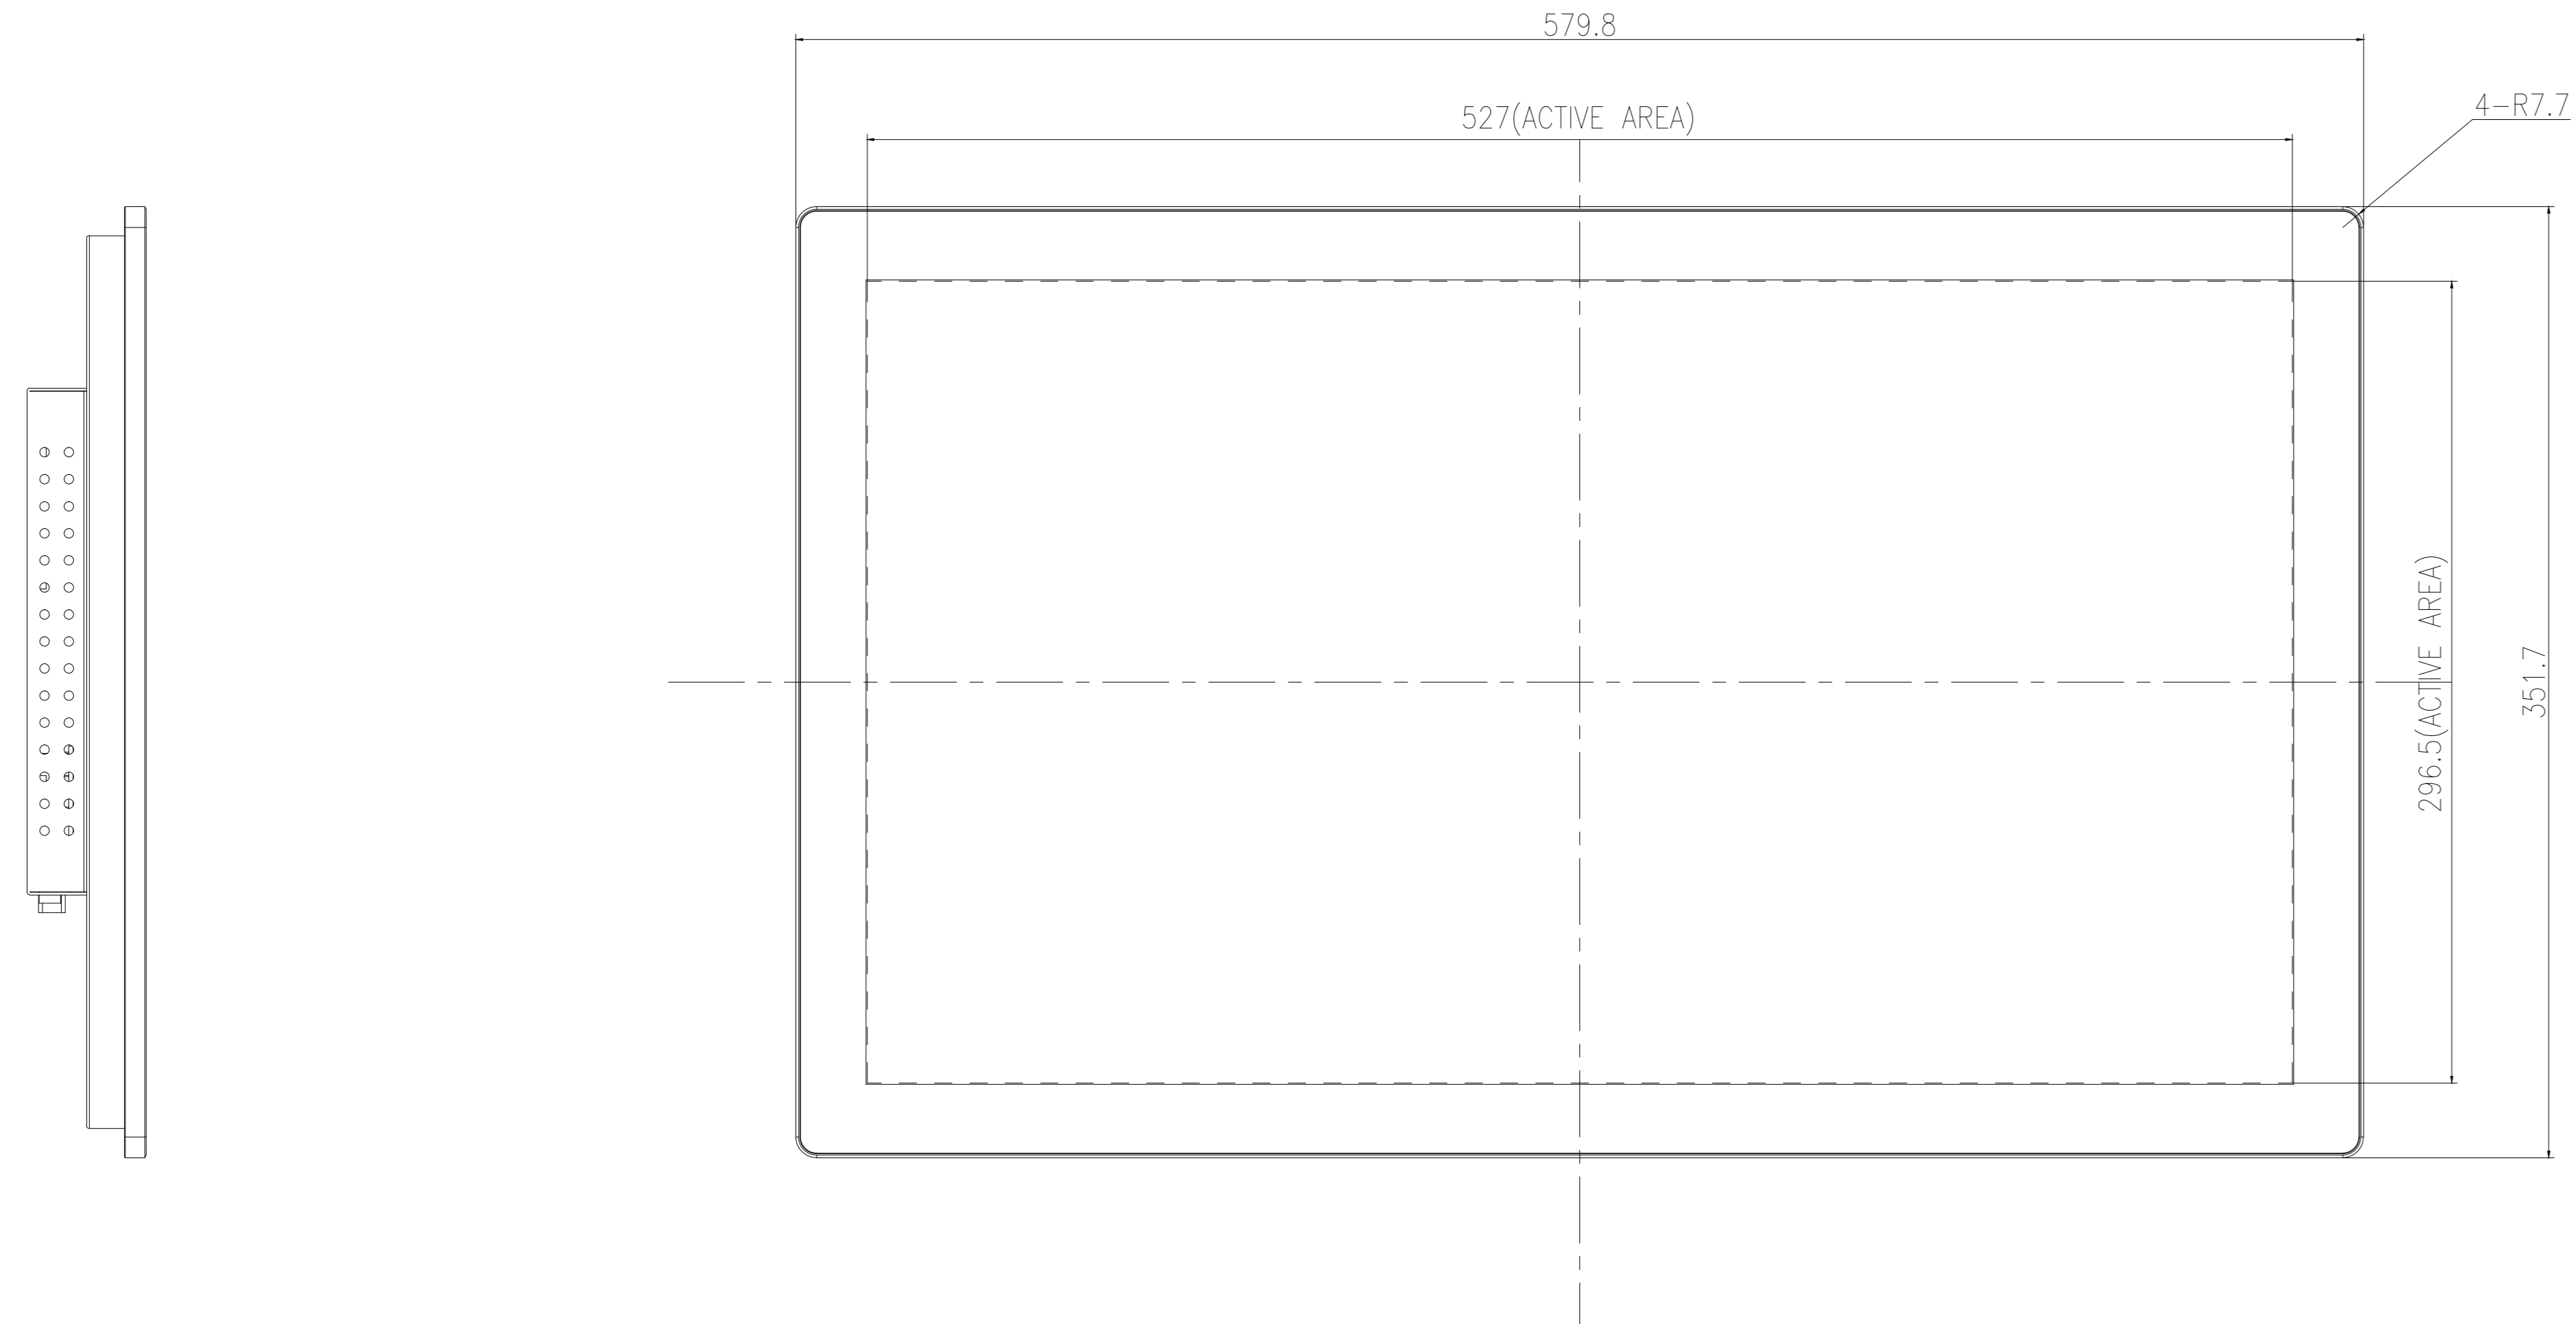

Applications

- > Interactive Ads
- > Commercial & Retail
- > Presentation
- > Self-service

Specifications

Product Name		23.8 inch P-cap Touch Screen Monitor	
Product Model		H2416PW-UH	
LCD Panel	Size	23.8inch	
	Aspect Ratio	16:9	
	Backlight	LED	
	Pixel Pitch	0.2745mm x 0.2745mm	
	Active Area	Horizontal: 527.04mm Vertical: 296.46mm	
	Best Resolution	1920 x 1080 @ 60Hz	
	Response Time	14ms	
	Colors	16.7 million	
	Brightness	250nit	
	Contrast Ratio	1000:1 (Standard Value)	
	Viewing Angle (CR > 10)	Horizontal: 178° (89°/89°) Vertical: 178° (89°/89°)	
	Video Input Format	RGB Analog Signal/ Digital Signal	
	Video Input Interface	VGA/HDMI	
	Input Frequency	Horizontal: 30~82Hz Vertical:50~75Hz	
Power Consumption	≤20W		
Touch Screen	Touch Screen Type	Capacitive Touch Screen	
	Cover Glass	2mm	
	Transparency	87%	
	Hardness	7H	
	Interface	USB2.0	
	Touch Point	10	
	Response Time	≤15 ms	
	Touch Method	Finger / Capacitive Pen	
	Touch Lifespan	≥50,000,000 times	
	Single-point OS	Windows 7,8,10, Linux	
	Multi-point OS	Windows 10,11, Android 7 and later	
Overview	Dimension	579.8mm x 351.7mm x 44.0mm	
	OSD Panel(Optional)	Power Switch, Menu, Up, Auto, Down	
	Power Supply	Input: DC 12V ± 5%	
	Power Consumption	Max: 27W	
	Installation	Wall Mount VESA 75mmx100mm	
	Accessory	Power Line	1.5m, CCC / EU / US / UK standard, Black(Optional)
		Signal Line	VGA, HDMI, 1.5m/1.8m, male to male(Optional)
		USB Wire	A male to B male, 1.8m
		External Adapter: WT1203000, 12V/3.0A, 115mm x 47mm x 31mm Length: 1.0m, ϕ 2.0 , Black	
	Temperature	Operating: 0°C-40°C; Storage: -20°C-60°C	
	Humidity	Operating: 20%-80%; Storage: 10%-90%	
	Operation Altitude	< 3000m	
	MTBF	50,000 hours demonstrated	
	Net Weight	7.3kg	
Agency Approvals	CCC, FCC, CE, RoHS		
Warranty	1 Year		

TITLE: H2416PW-UH

DIMENSIONS ARE IN MILLIMETERS

Tolerance: $\pm 1.0\text{mm}$

DATE: 2022.08.03

SHEET 1 OF 1

REV:V1.0